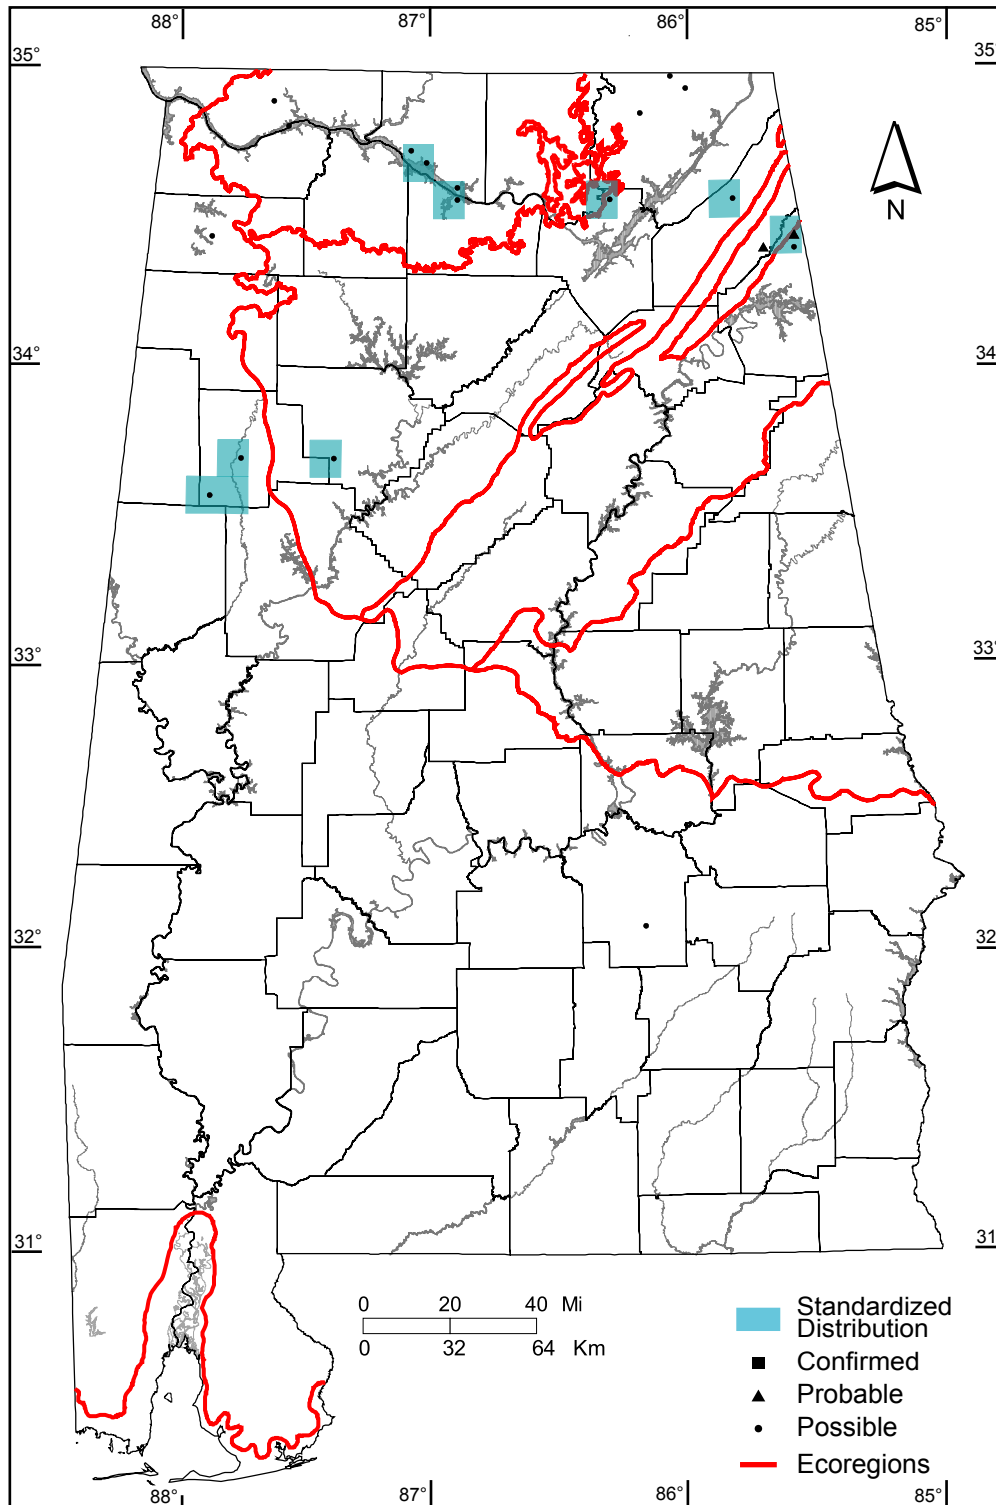

Yellow Warbler (*Dendroica petechia*)

Number of Priority Blocks with Breeding Evidence

Total: 8 of 585 (1%)

Confirmed: 0 (0%)

Probable: 1 (13%)

Possible: 7 (87%)

Number of Priority Blocks in Ecoregions with Breeding Evidence

Interior Plateau: 2 of 52 (4%)

Southwestern Appalachians: 3 of 124 (2%)

Ridge and Valley: 1 of 72 (1%)

Piedmont: 0 of 76 (0%)

Southeastern Plains: 2 of 254 (1%)

Southern Coastal Plain: 0 of 7 (0%)

Number of Blocks with Breeding Evidence

Total: 19 of 5087 (<1%)

Confirmed: 0 of 5087 (0%)

Safe Dates: May 20 - July 5