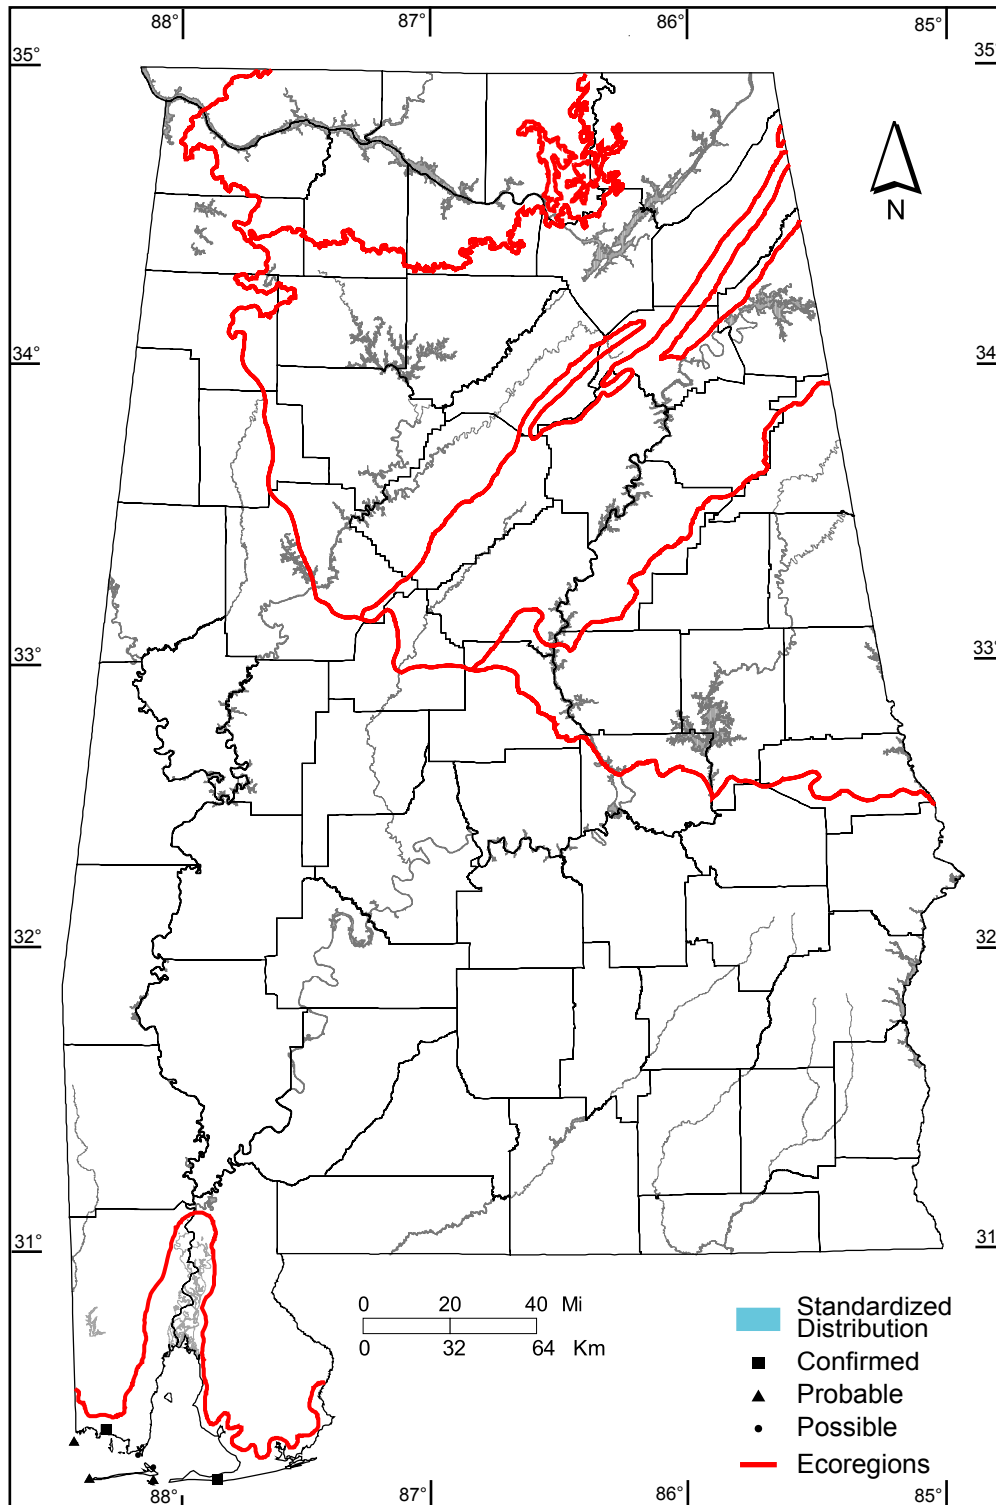

# Wilson's Plover (*Charadrius wilsonia*)

## Number of Priority Blocks in Ecoregions with Breeding Evidence

**Interior Plateau:** 0 of 52 (0%)

**Southwestern Appalachians:** 0 of 124 (0%)

**Ridge and Valley:** 0 of 72 (0%)

**Piedmont:** 0 of 76 (0%)

**Southeastern Plains:** 0 of 254 (0%)

**Southern Coastal Plain:** 0 of 7 (0%)

## Number of Blocks with Breeding Evidence

**Total:** 7 of 5087 (<1%)

**Confirmed:** 2 of 5087 (<1%)

**Safe Dates:** May 15 - July 10

©Alabama Breeding Bird Atlas  
All Rights Reserved