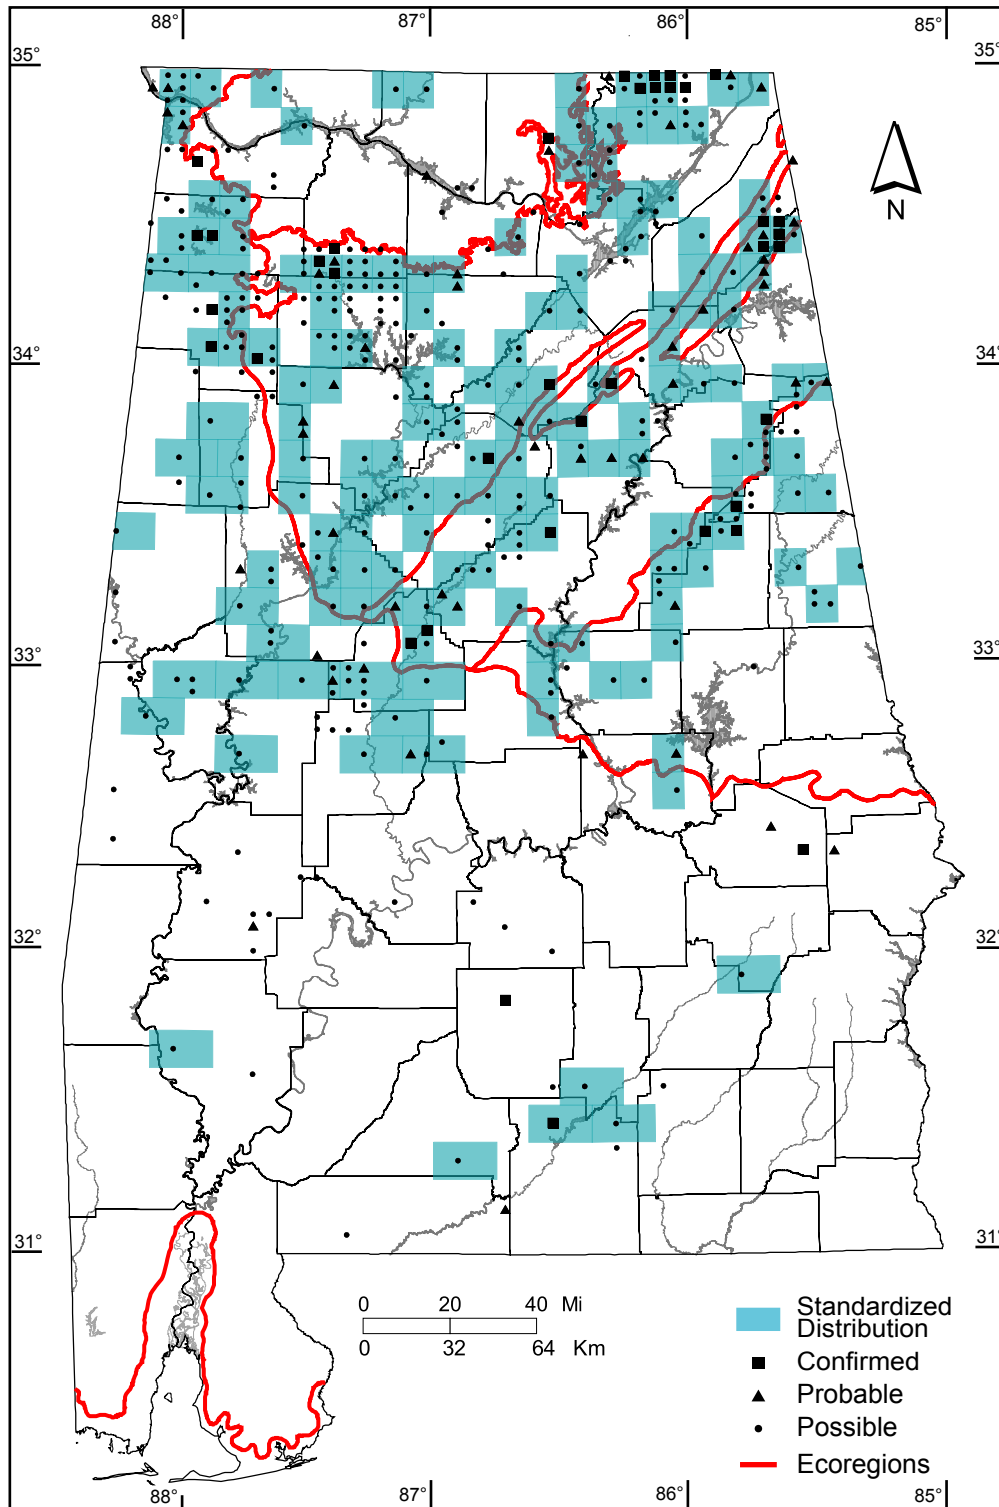

# Worm-eating Warbler (*Helmitheros vermivorum*)

## Number of Priority Blocks with Breeding Evidence

**Total:** 161 of 585 (28%)

**Confirmed:** 13 (8%)

**Probable:** 23 (14%)

**Possible:** 125 (78%)

## Number of Priority Blocks in Ecoregions with Breeding Evidence

**Interior Plateau:** 7 of 52 (13%)

**Southwestern Appalachians:** 66 of 124 (53%)

**Ridge and Valley:** 32 of 72 (44%)

**Piedmont:** 20 of 76 (26%)

**Southeastern Plains:** 36 of 254 (14%)

**Southern Coastal Plain:** 0 of 7 (0%)