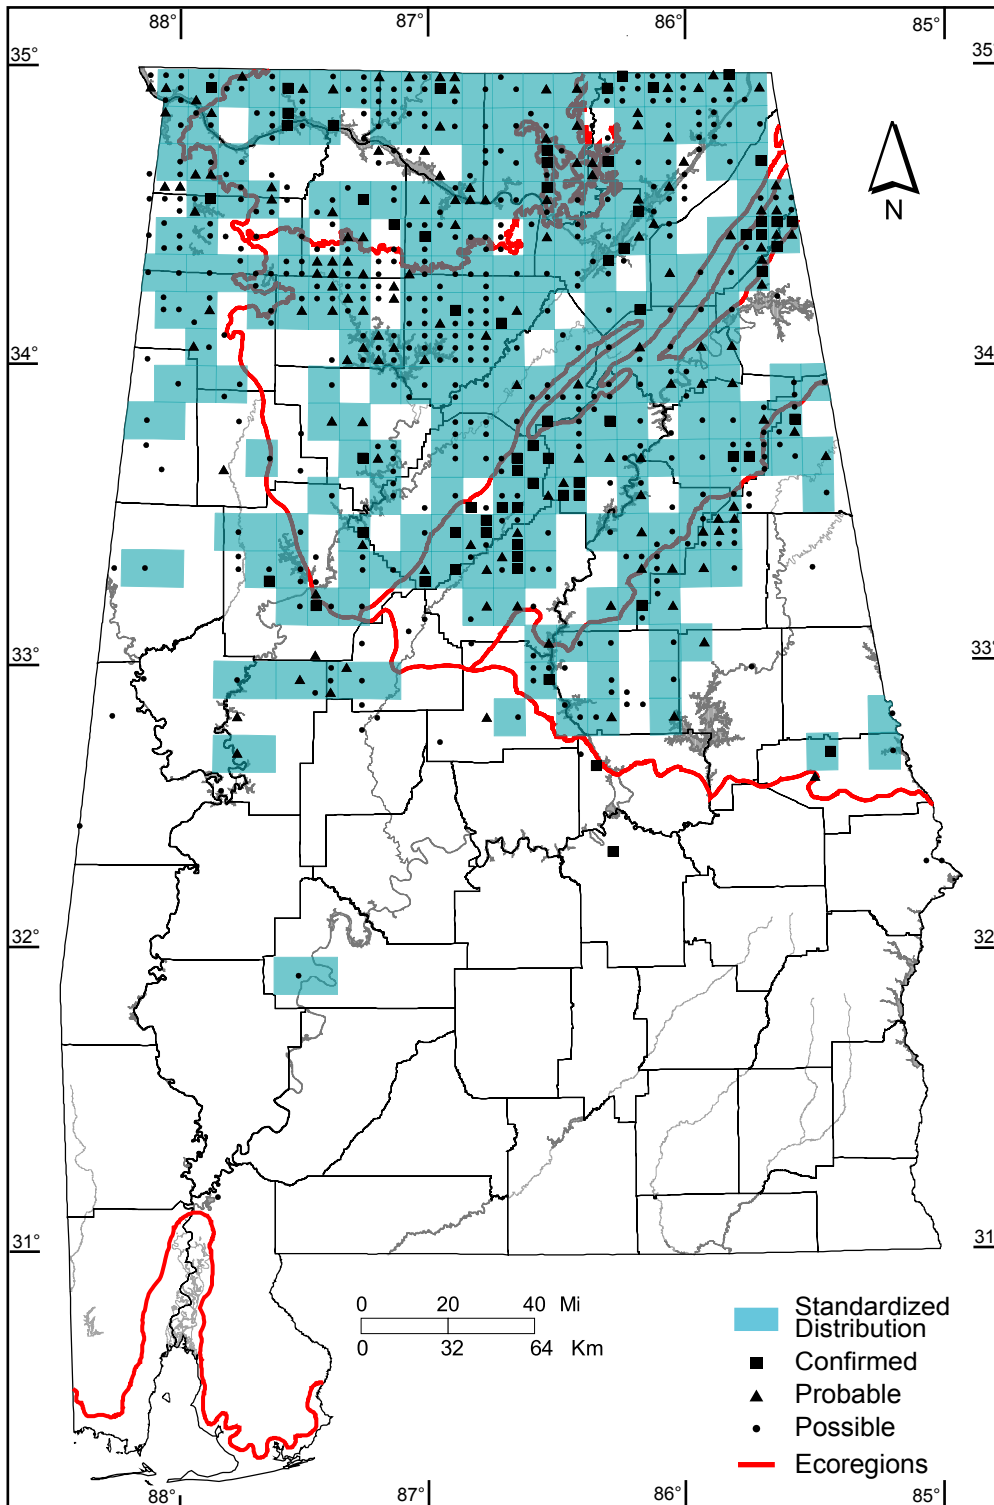

## Number of Priority Blocks with Breeding Evidence

**Total:** 237 of 585 (41%)

**Confirmed:** 29 (12%)

**Probable:** 67 (28%)

**Possible:** 141 (60%)

## Number of Priority Blocks in Ecoregions with Breeding Evidence

**Interior Plateau:** 40 of 52 (77%)

**Southwestern Appalachians:** 92 of 124 (74%)

**Ridge and Valley:** 51 of 72 (71%)

**Piedmont:** 26 of 76 (34%)

**Southeastern Plains:** 28 of 254 (11%)

**Southern Coastal Plain:** 0 of 7 (0%)

## Number of Blocks with Breeding Evidence

**Total:** 648 of 5087 (13%)

**Confirmed:** 65 of 5087 (1%)

**Safe Dates:** March 1 - June 30

©Alabama Breeding Bird Atlas  
All Rights Reserved