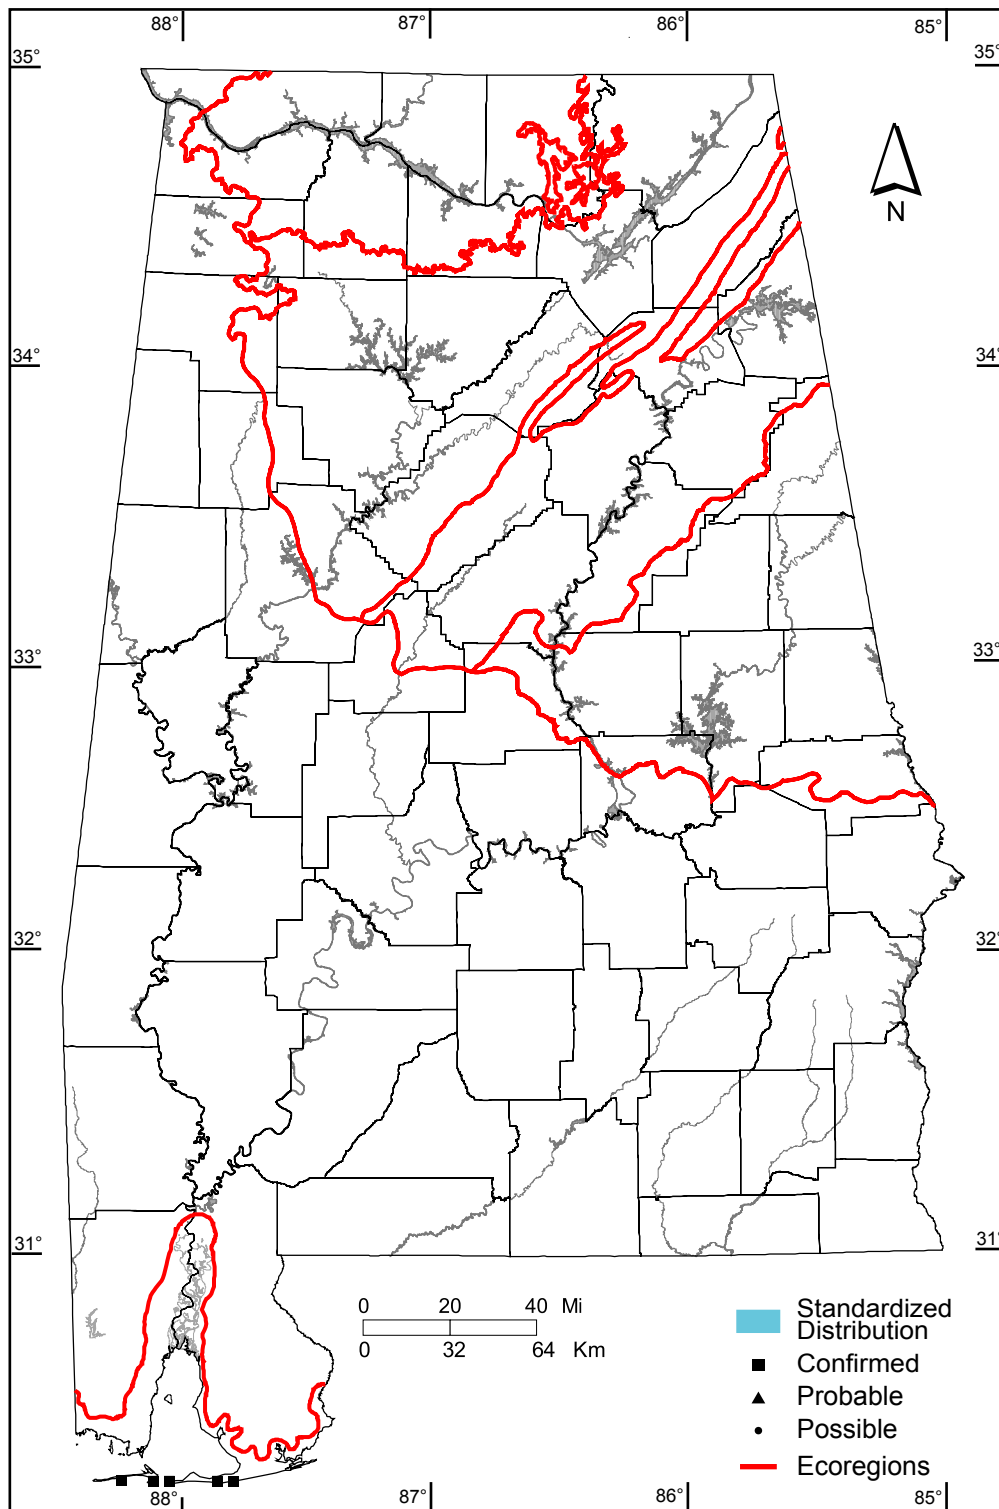

# Snowy Plover

(*Charadrius alexandrinus*)

## Number of Priority Blocks in Ecoregions with Breeding Evidence

**Interior Plateau:** 0 of 52 (0%)

**Southwestern Appalachians:** 0 of 124 (0%)

**Ridge and Valley:** 0 of 72 (0%)

**Piedmont:** 0 of 76 (0%)

**Southeastern Plains:** 0 of 254 (0%)

**Southern Coastal Plain:** 0 of 7 (0%)

## Number of Blocks with Breeding Evidence

**Total:** 5 of 5087 (<1%)

**Confirmed:** 5 of 5087 (<1%)

**Safe Dates:** May 15 - July 10

©Alabama Breeding Bird Atlas  
All Rights Reserved