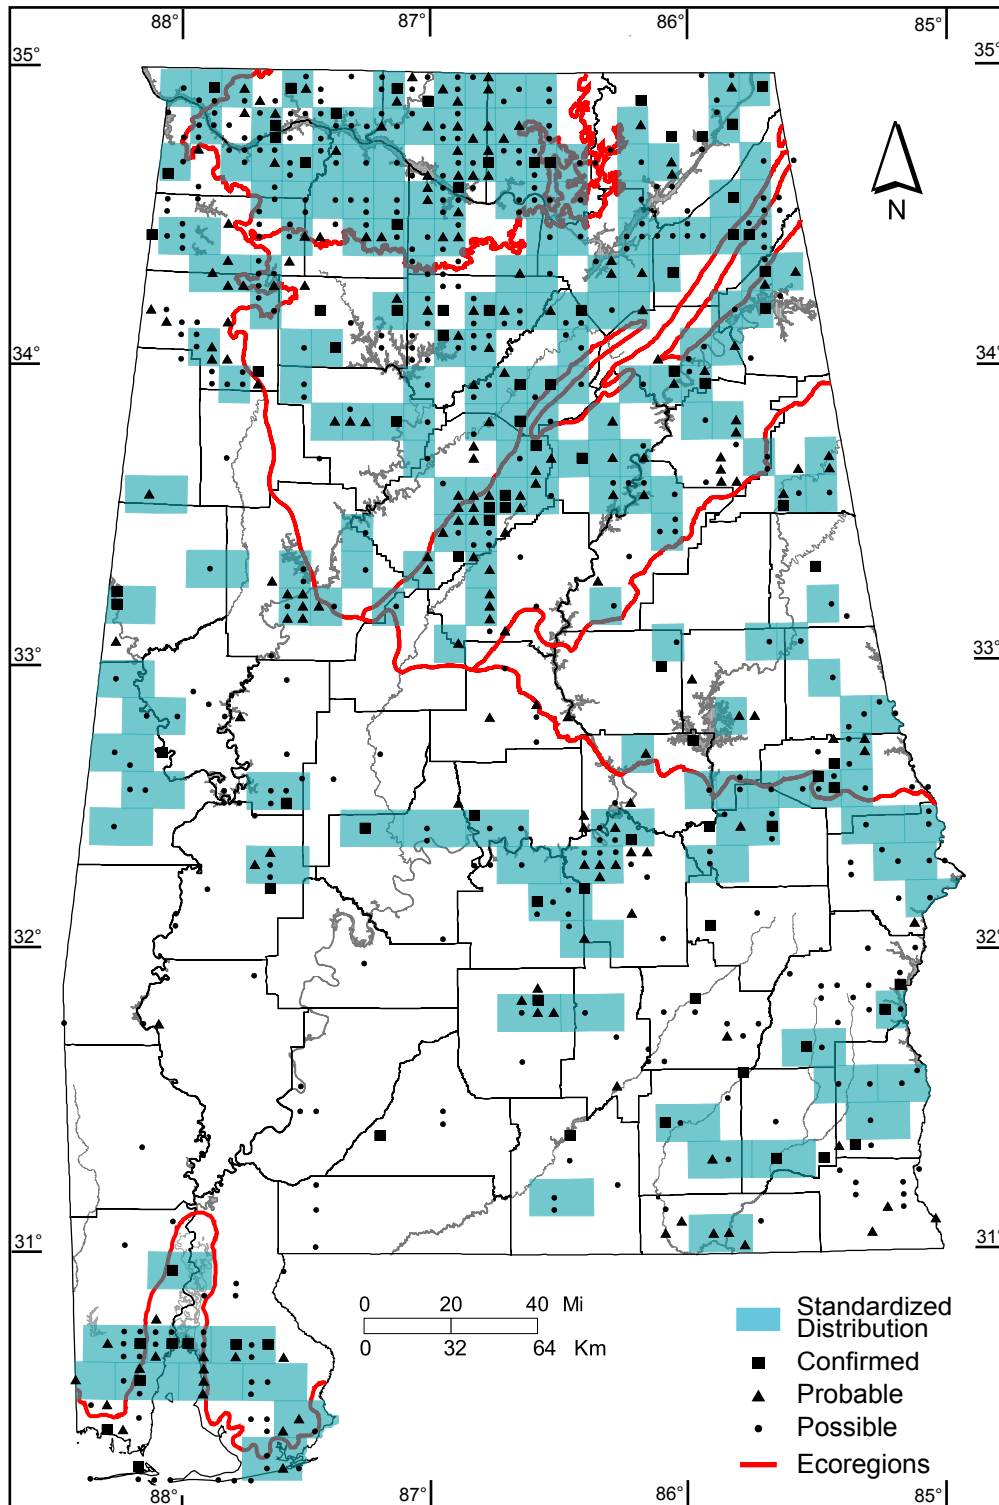

Rock Pigeon (*Columba livia*)

Number of Priority Blocks with Breeding Evidence

Total: 206 of 585 (35%)

Confirmed: 32 (16%)

Probable: 60 (29%)

Possible: 114 (55%)

Number of Priority Blocks in Ecoregions with Breeding Evidence

Interior Plateau: 40 of 52 (77%)

Southwestern Appalachians: 56 of 124 (45%)

Ridge and Valley: 34 of 72 (47%)

Piedmont: 16 of 76 (21%)

Southeastern Plains: 55 of 254 (22%)

Southern Coastal Plain: 5 of 7 (71%)

Number of Blocks with Breeding Evidence

Total: 724 of 5087 (14%)

Confirmed: 88 of 5087 (2%)

Safe Dates: January 1 - December 31

- Standardized Distribution
- Confirmed
- Probable
- Possible
- Ecoregions

©Alabama Breeding Bird Atlas
All Rights Reserved