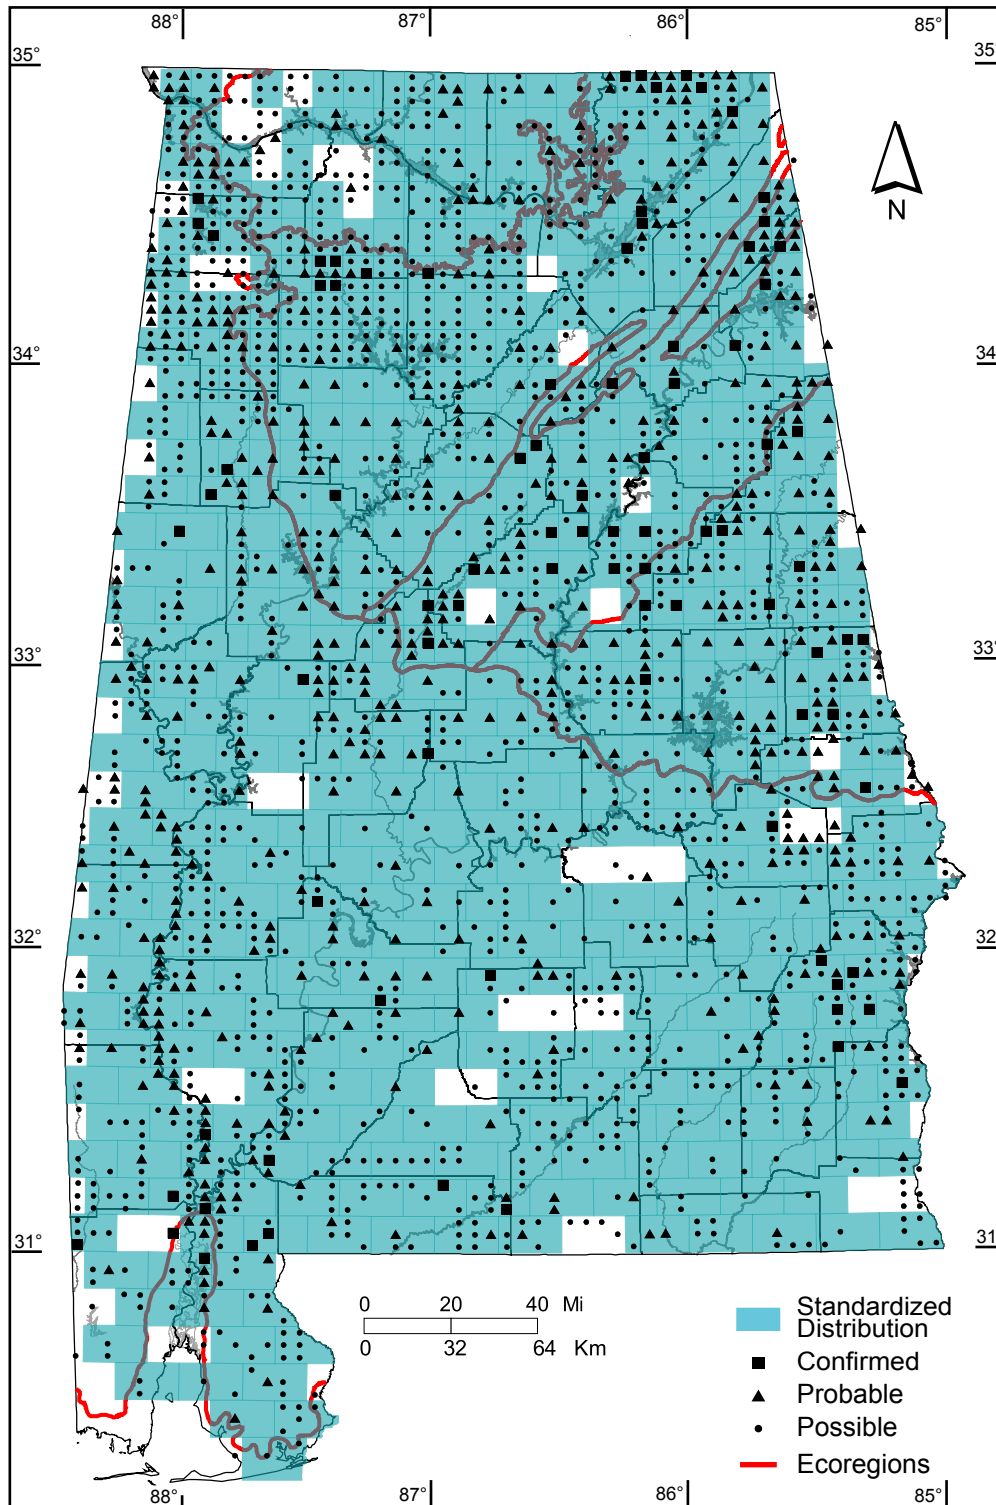

## Number of Priority Blocks with Breeding Evidence

**Total:** 555 of 585 (95%)

**Confirmed:** 43 (8%)

**Probable:** 286 (51%)

**Possible:** 226 (41%)

## Number of Priority Blocks in Ecoregions with Breeding Evidence

**Interior Plateau:** 44 of 52 (85%)

**Southwestern Appalachians:** 122 of 124 (98%)

**Ridge and Valley:** 69 of 72 (96%)

**Piedmont:** 75 of 76 (99%)

**Southeastern Plains:** 240 of 254 (94%)

**Southern Coastal Plain:** 5 of 7 (71%)

## Number of Blocks with Breeding Evidence

**Total:** 2045 of 5087 (40%)

**Confirmed:** 86 of 5087 (2%)

**Safe Dates:** May 25 - July 15

©Alabama Breeding Bird Atlas  
All Rights Reserved