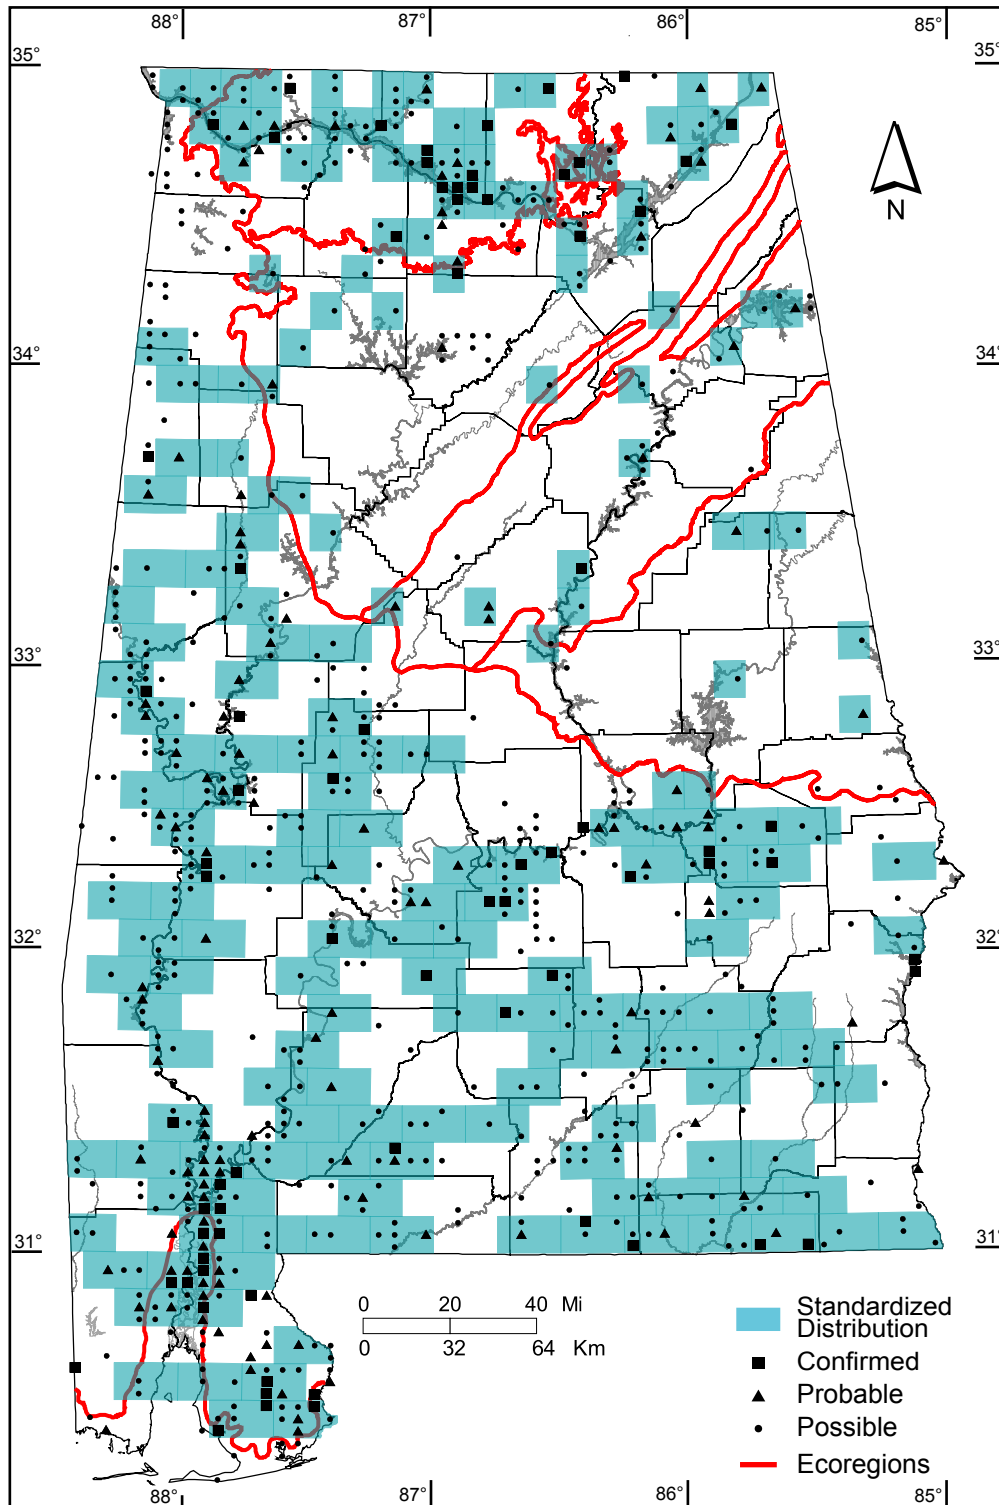

Prothonotary Warbler (*Protonotaria citrea*)

Number of Priority Blocks with Breeding Evidence

Total: 196 of 585 (34%)

Confirmed: 24 (12%)

Probable: 52 (27%)

Possible: 120 (61%)

Number of Priority Blocks in Ecoregions with Breeding Evidence

Interior Plateau: 28 of 52 (54%)

Southwestern Appalachians: 23 of 124 (19%)

Ridge and Valley: 10 of 72 (14%)

Piedmont: 6 of 76 (8%)

Southeastern Plains: 125 of 254 (49%)

Southern Coastal Plain: 4 of 7 (57%)

Number of Blocks with Breeding Evidence

Total: 734 of 5087 (14%)

Confirmed: 74 of 5087 (1%)

Safe Dates: May 10 - July 15

©Alabama Breeding Bird Atlas
All Rights Reserved