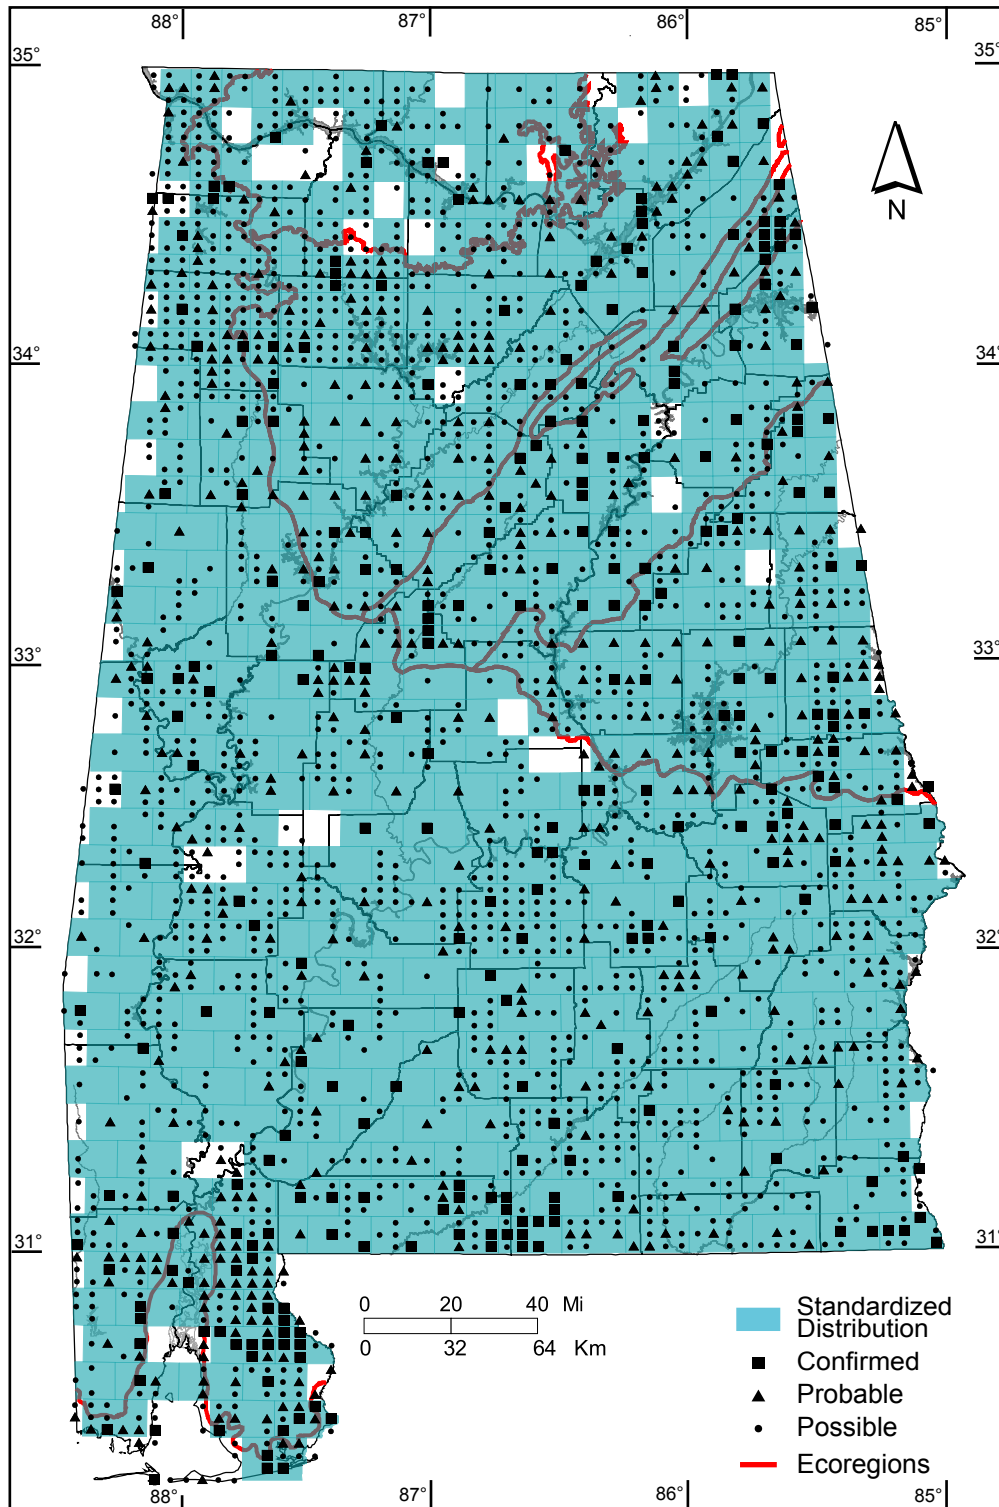

## Number of Priority Blocks with Breeding Evidence

**Total:** 561 of 585 (96%)

**Confirmed:** 148 (26%)

**Probable:** 200 (36%)

**Possible:** 213 (38%)

## Number of Priority Blocks in Ecoregions with Breeding Evidence

**Interior Plateau:** 42 of 52 (81%)

**Southwestern Appalachians:** 119 of 124 (96%)

**Ridge and Valley:** 70 of 72 (97%)

**Piedmont:** 75 of 76 (99%)

**Southeastern Plains:** 249 of 254 (98%)

**Southern Coastal Plain:** 6 of 7 (86%)

## Number of Blocks with Breeding Evidence

**Total:** 2344 of 5087 (46%)

**Confirmed:** 282 of 5087 (6%)

**Safe Dates:** April 15 - July 10

©Alabama Breeding Bird Atlas  
All Rights Reserved