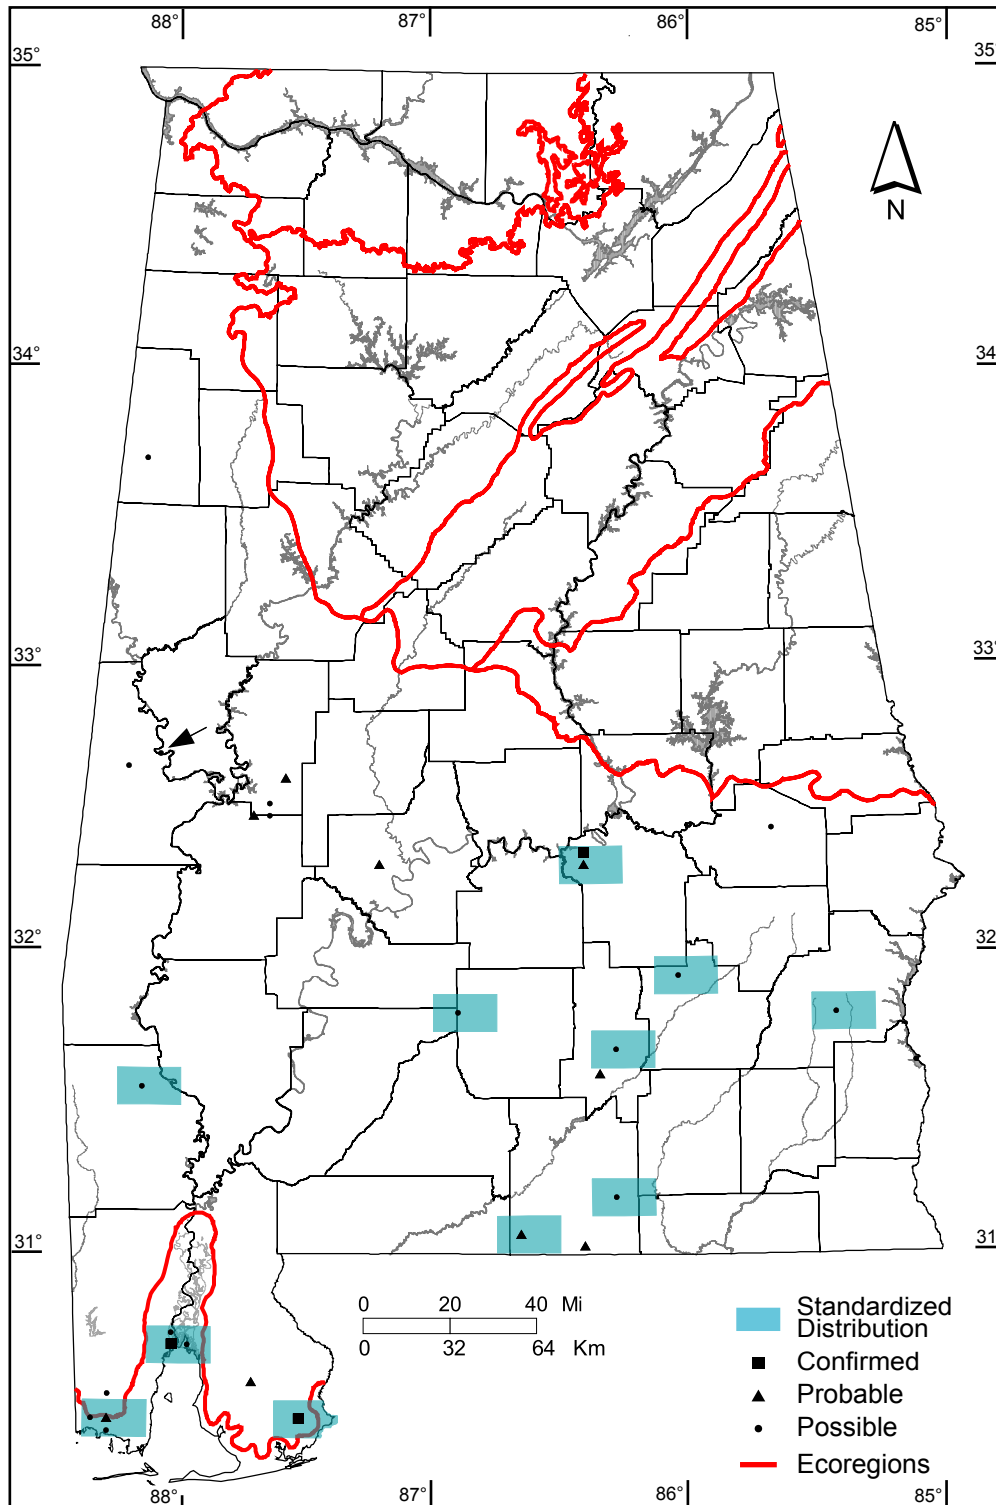

Painted Bunting (*Passerina ciris*)

Number of Priority Blocks with Breeding Evidence

Total: 11 of 585 (2%)

Confirmed: 2 (18%)

Probable: 3 (27%)

Possible: 6 (55%)

Number of Priority Blocks in Ecoregions with Breeding Evidence

Interior Plateau: 0 of 52 (0%)

Southwestern Appalachians: 0 of 124 (0%)

Ridge and Valley: 0 of 72 (0%)

Piedmont: 0 of 76 (0%)

Southeastern Plains: 9 of 254 (4%)

Southern Coastal Plain: 2 of 7 (29%)

Number of Blocks with Breeding Evidence

Total: 30 of 5087 (1%)

Confirmed: 3 of 5087 (<1%)

Safe Dates: May 15 - July 20

- Standardized Distribution
- Confirmed
- Probable
- Possible
- Ecoregions