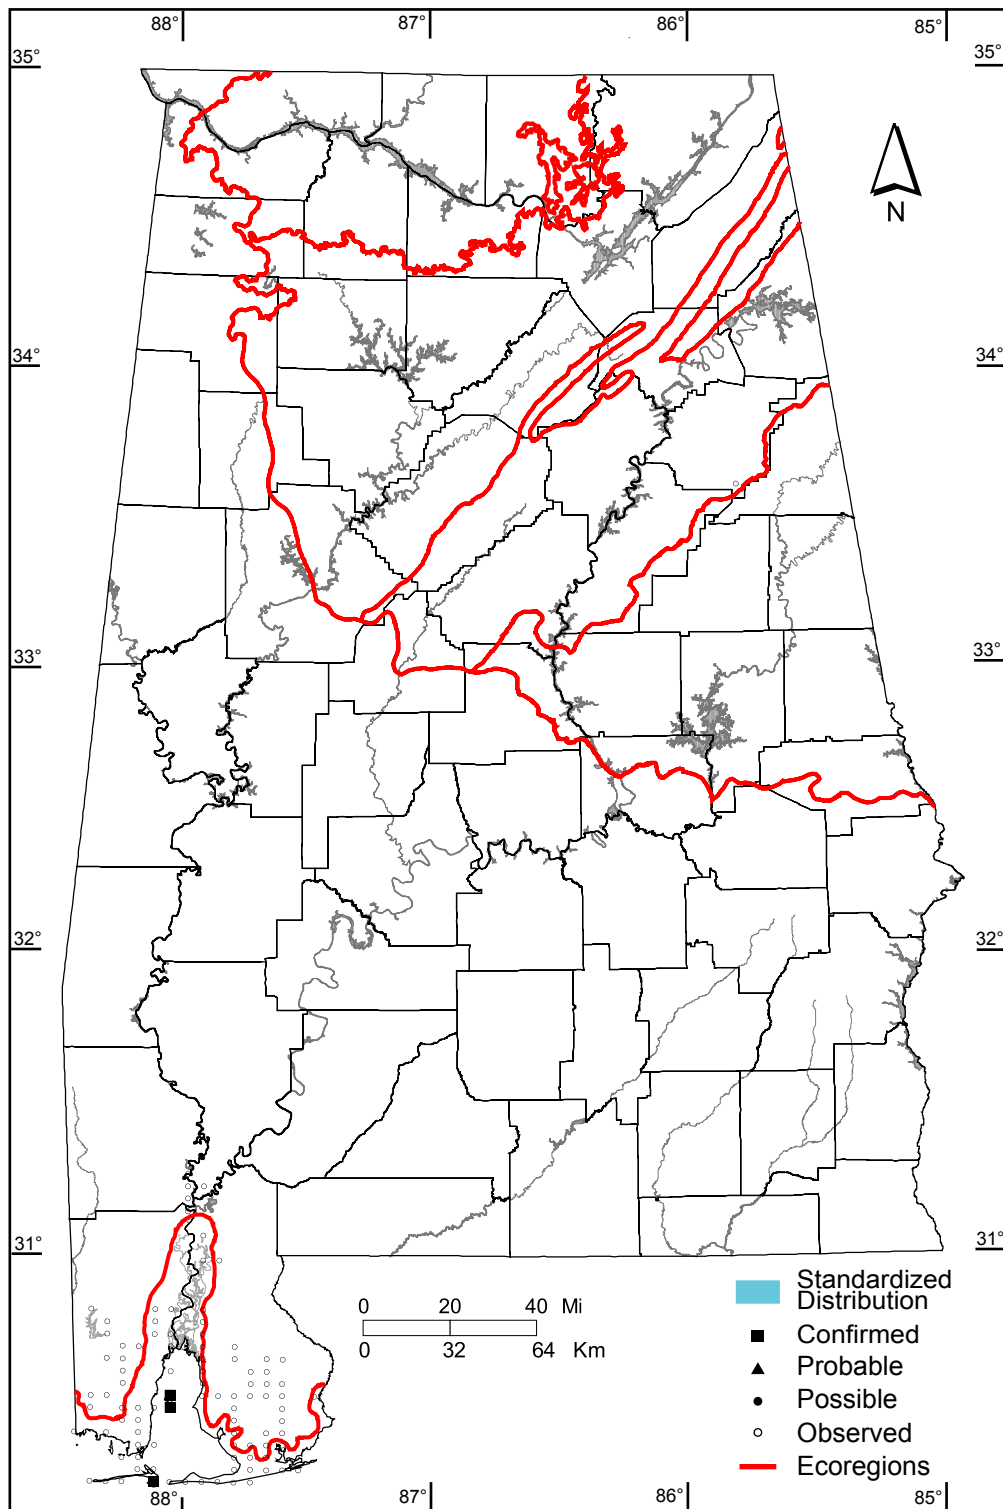

Laughing Gull (*Leucophaeus atricilla*)

Number of Priority Blocks with Breeding Evidence

Total: 0 of 585 (0%)

Confirmed: 0 (0%)

Probable: 0 (0%)

Possible: 0 (0%)

Number of Priority Blocks in Ecoregions with Breeding Evidence

Interior Plateau: 0 of 52 (0%)

Southwestern Appalachians: 0 of 124 (0%)

Ridge and Valley: 0 of 72 (0%)

Piedmont: 0 of 76 (0%)

Southeastern Plains: 0 of 254 (0%)

Southern Coastal Plain: 0 of 7 (0%)

Number of Blocks with Breeding Evidence

Total: 3 of 5087 (<1%)

Confirmed: 3 of 5087 (<1%)

Number of Blocks with Nonbreeding Records

Observed: 94 of 5087 (2%)

Safe Dates: June 1 - July 15

The Laughing Gull is a colonial nesting species and most records received "observed" designation since they represent nonbreeding wanderers or birds foraging away from colony. See Methods page.