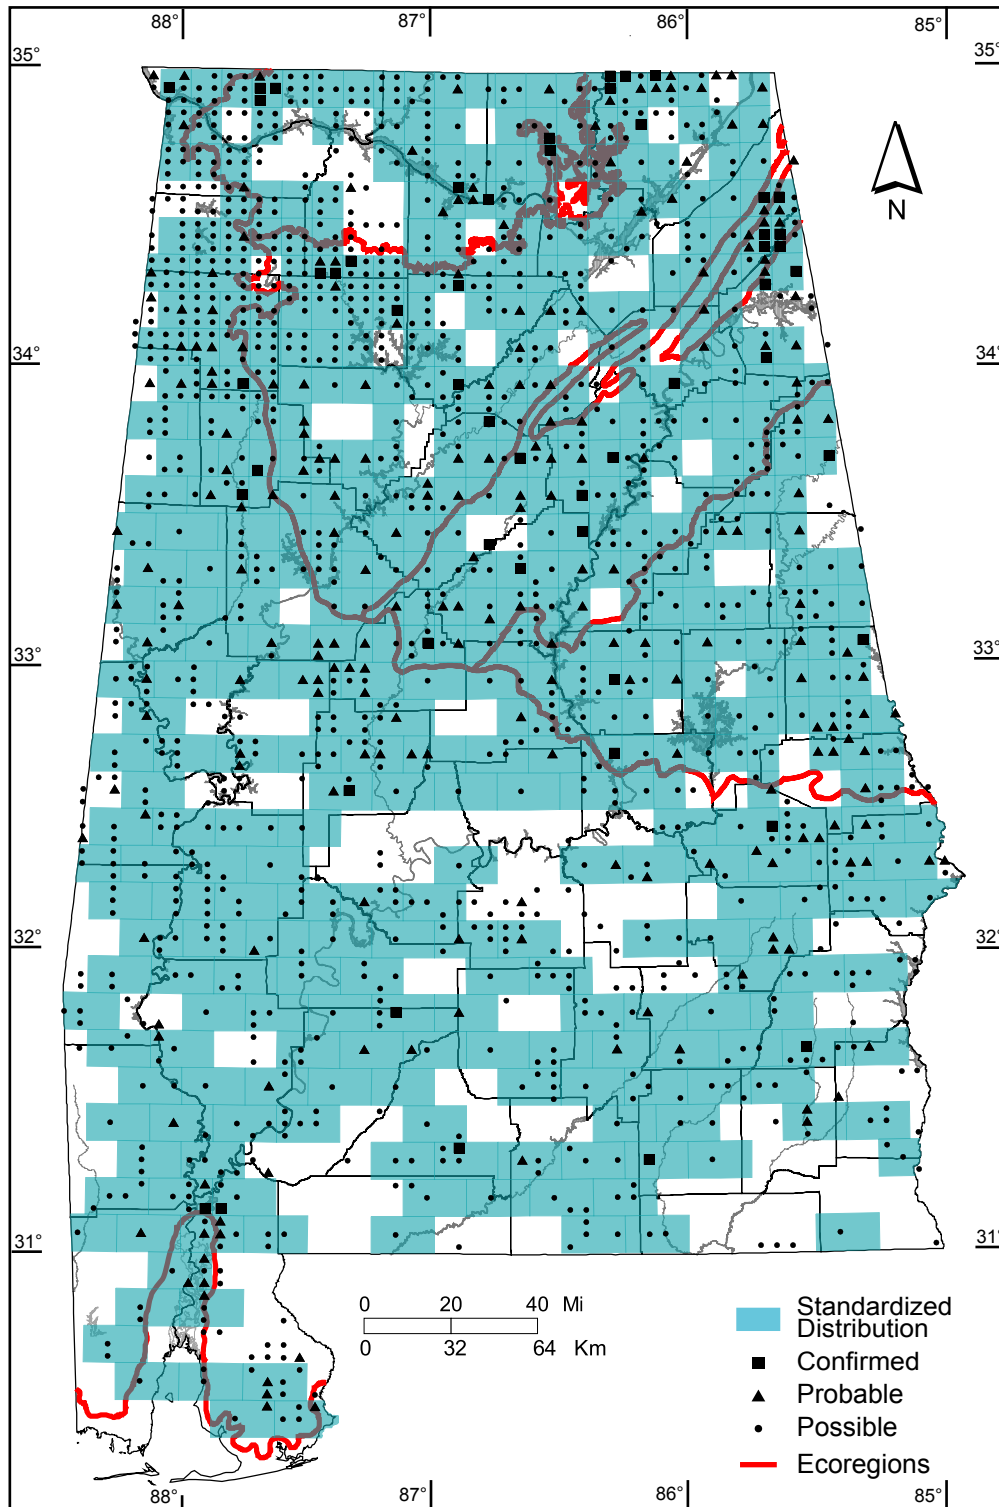

## Number of Priority Blocks with Breeding Evidence

**Total:** 470 of 585 (80%)

**Confirmed:** 26 (5%)

**Probable:** 125 (27%)

**Possible:** 319 (68%)

## Number of Priority Blocks in Ecoregions with Breeding Evidence

**Interior Plateau:** 38 of 52 (73%)

**Southwestern Appalachians:** 107 of 124 (86%)

**Ridge and Valley:** 65 of 72 (90%)

**Piedmont:** 68 of 76 (89%)

**Southeastern Plains:** 188 of 254 (74%)

**Southern Coastal Plain:** 4 of 7 (57%)

## Number of Blocks with Breeding Evidence

**Total:** 1418 of 5087 (28%)

**Confirmed:** 52 of 5087 (1%)

**Safe Dates:** May 15 - July 10

©Alabama Breeding Bird Atlas  
All Rights Reserved