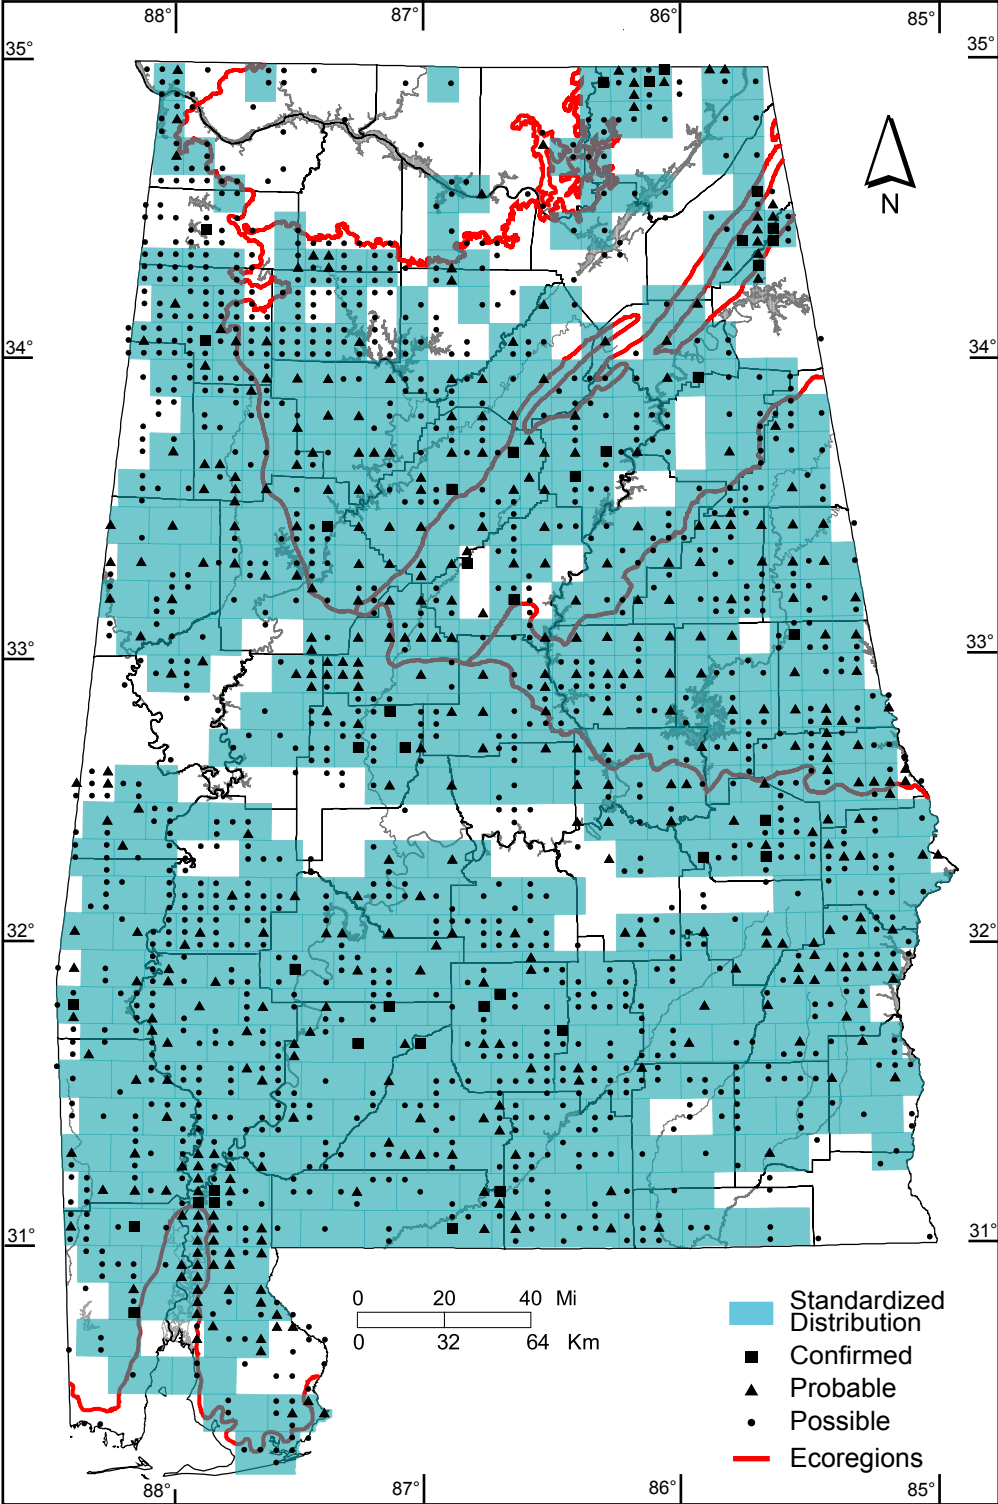

# Hooded Warbler (*Wilsonia citrina*)

**Number of Priority Blocks with Breeding Evidence**  
**Total:** 444 of 585 (76%)  
**Confirmed:** 22 (5%)  
**Probable:** 215 (48%)  
**Possible:** 207 (47%)

**Number of Priority Blocks in Ecoregions with Breeding Evidence**  
**Interior Plateau:** 6 of 52 (12%)  
**Southwestern Appalachians:** 89 of 124 (72%)  
**Ridge and Valley:** 56 of 72 (78%)  
**Piedmont:** 75 of 76 (99%)  
**Southeastern Plains:** 213 of 254 (84%)  
**Southern Coastal Plain:** 5 of 7 (71%)

**Number of Blocks with Breeding Evidence**  
**Total:** 1654 of 5087 (33%)  
**Confirmed:** 40 of 5087 (1%)

**Safe Dates:** May 10 - July 10

©Alabama Breeding Bird Atlas  
All Rights Reserved