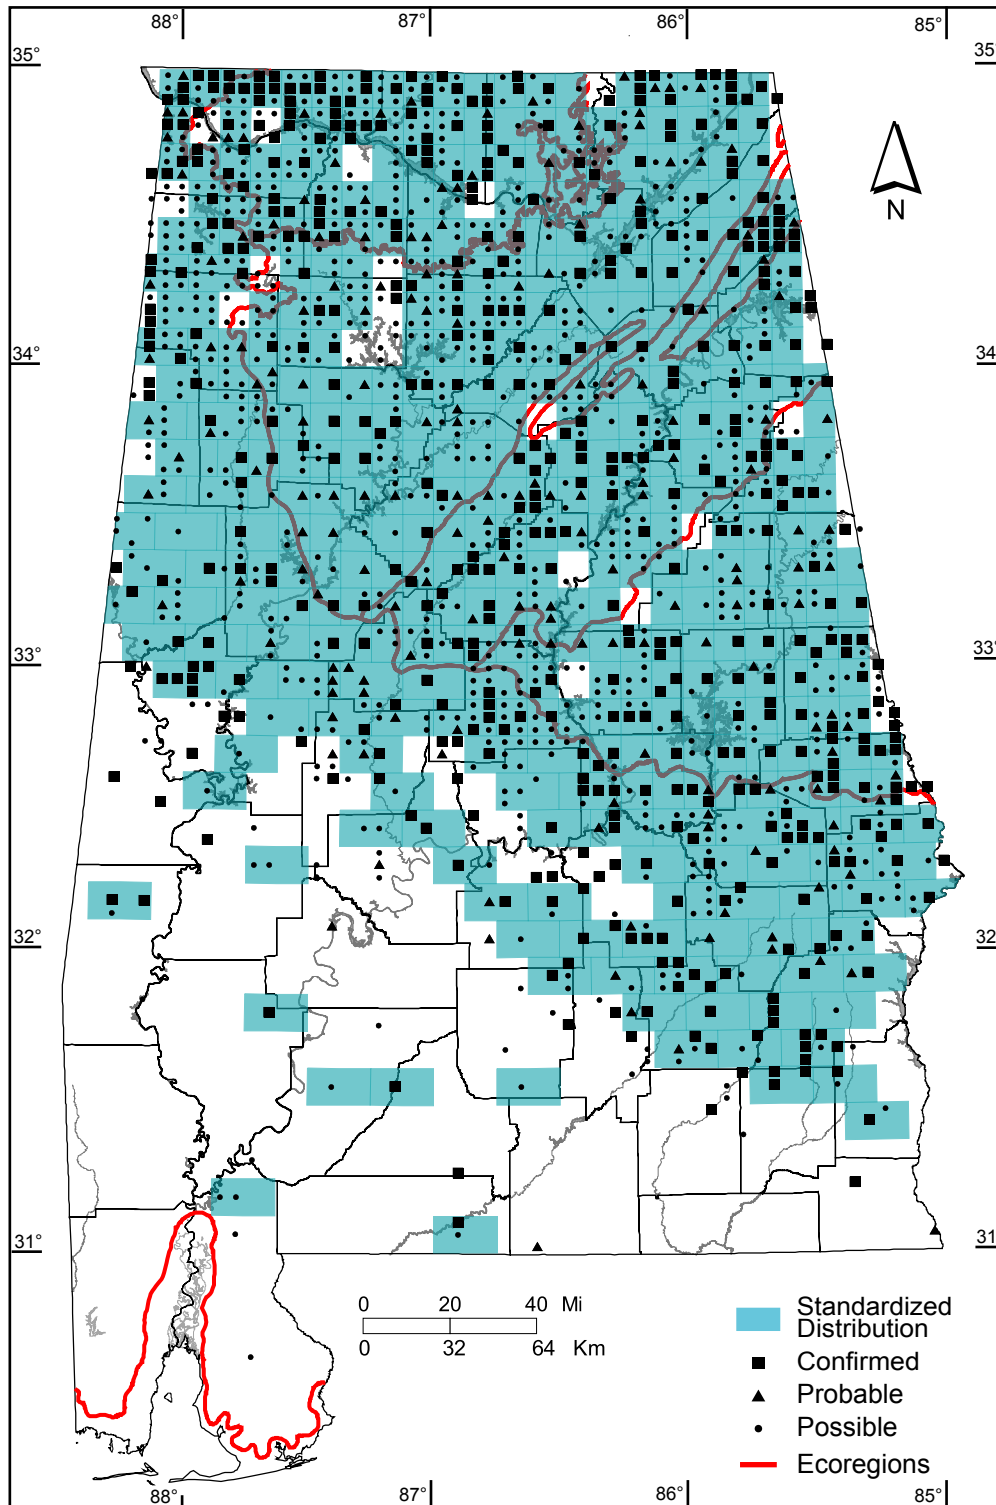

# Eastern Phoebe (*Sayornis phoebe*)

## Number of Priority Blocks in Ecoregions with Breeding Evidence

**Interior Plateau:** 48 of 52 (92%)

**Southwestern Appalachians:** 116 of 124 (94%)

**Ridge and Valley:** 71 of 72 (99%)

**Piedmont:** 72 of 76 (95%)

**Southeastern Plains:** 119 of 254 (47%)

**Southern Coastal Plain:** 0 of 7 (0%)

## Number of Blocks with Breeding Evidence

**Total:** 1470 of 5087 (29%)

**Confirmed:** 507 of 5087 (10%)

**Safe Dates:** April 15 - July 31

©Alabama Breeding Bird Atlas  
All Rights Reserved