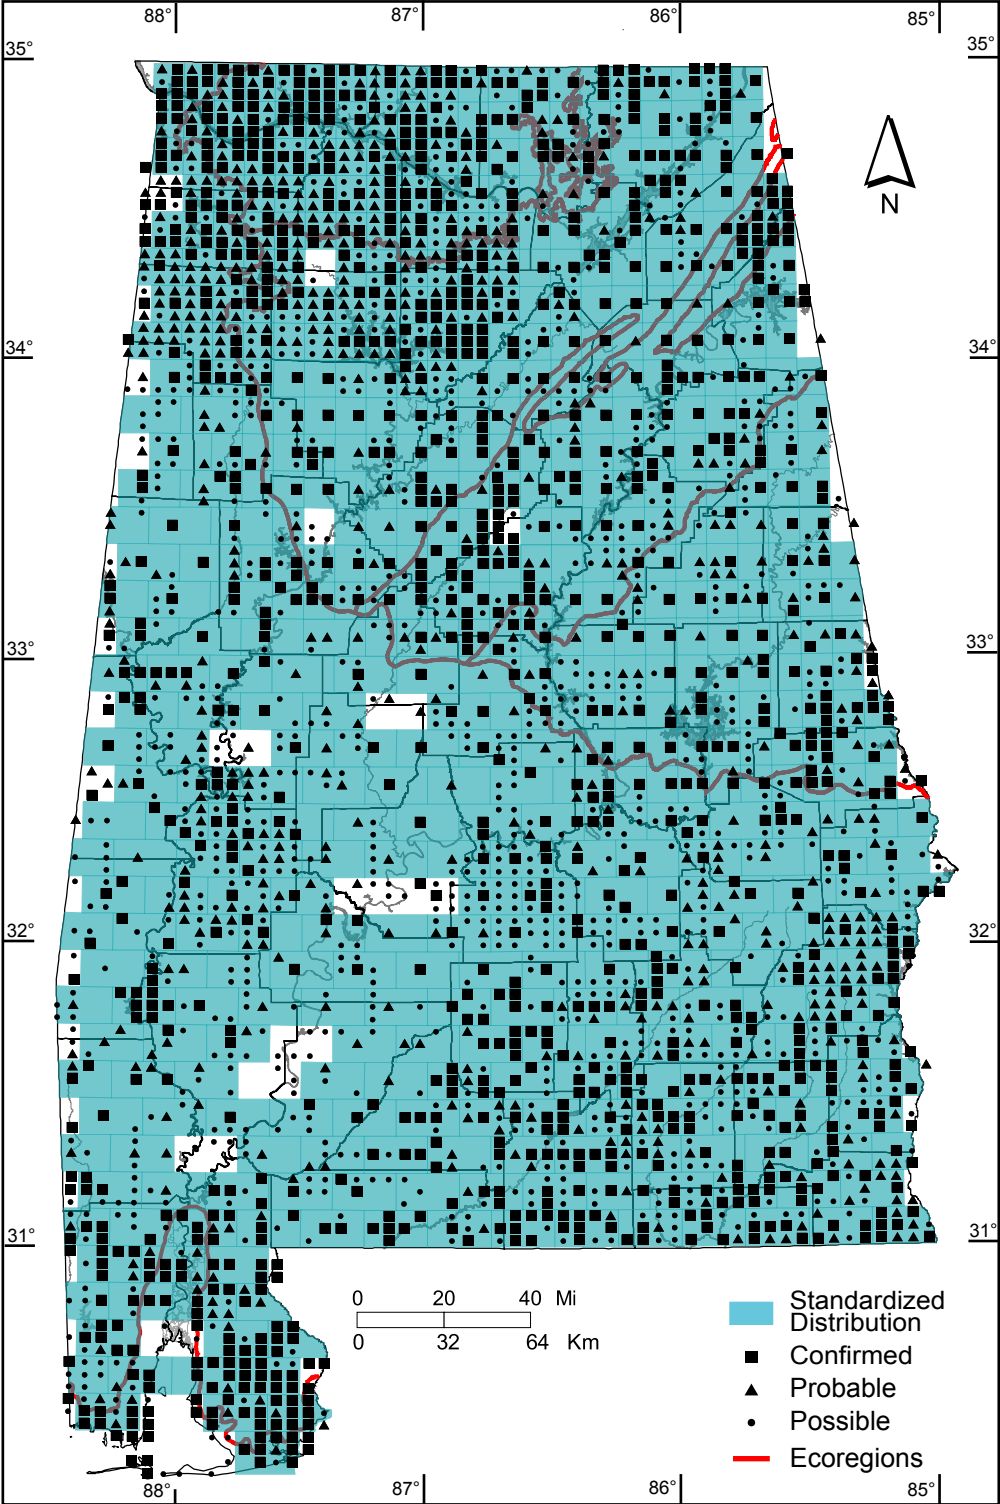

Eastern Bluebird (*Sialia sialis*)

Number of Priority Blocks with Breeding Evidence
Total: 574 of 585 (98%)
Confirmed: 419 (73%)
Probable: 115 (20%)
Possible: 40 (7%)

Number of Priority Blocks in Ecoregions with Breeding Evidence
Interior Plateau: 52 of 52 (100%)
Southwestern Appalachians: 122 of 124 (98%)
Ridge and Valley: 71 of 72 (99%)
Piedmont: 76 of 76 (100%)
Southeastern Plains: 247 of 254 (97%)
Southern Coastal Plain: 6 of 7 (86%)

Number of Blocks with Breeding Evidence
Total: 2750 of 5087 (54%)
Confirmed: 1136 of 5087 (22%)

Safe Dates: April 15 - August 15

- Standardized Distribution
- Confirmed
- Probable
- Possible
- Ecoregions