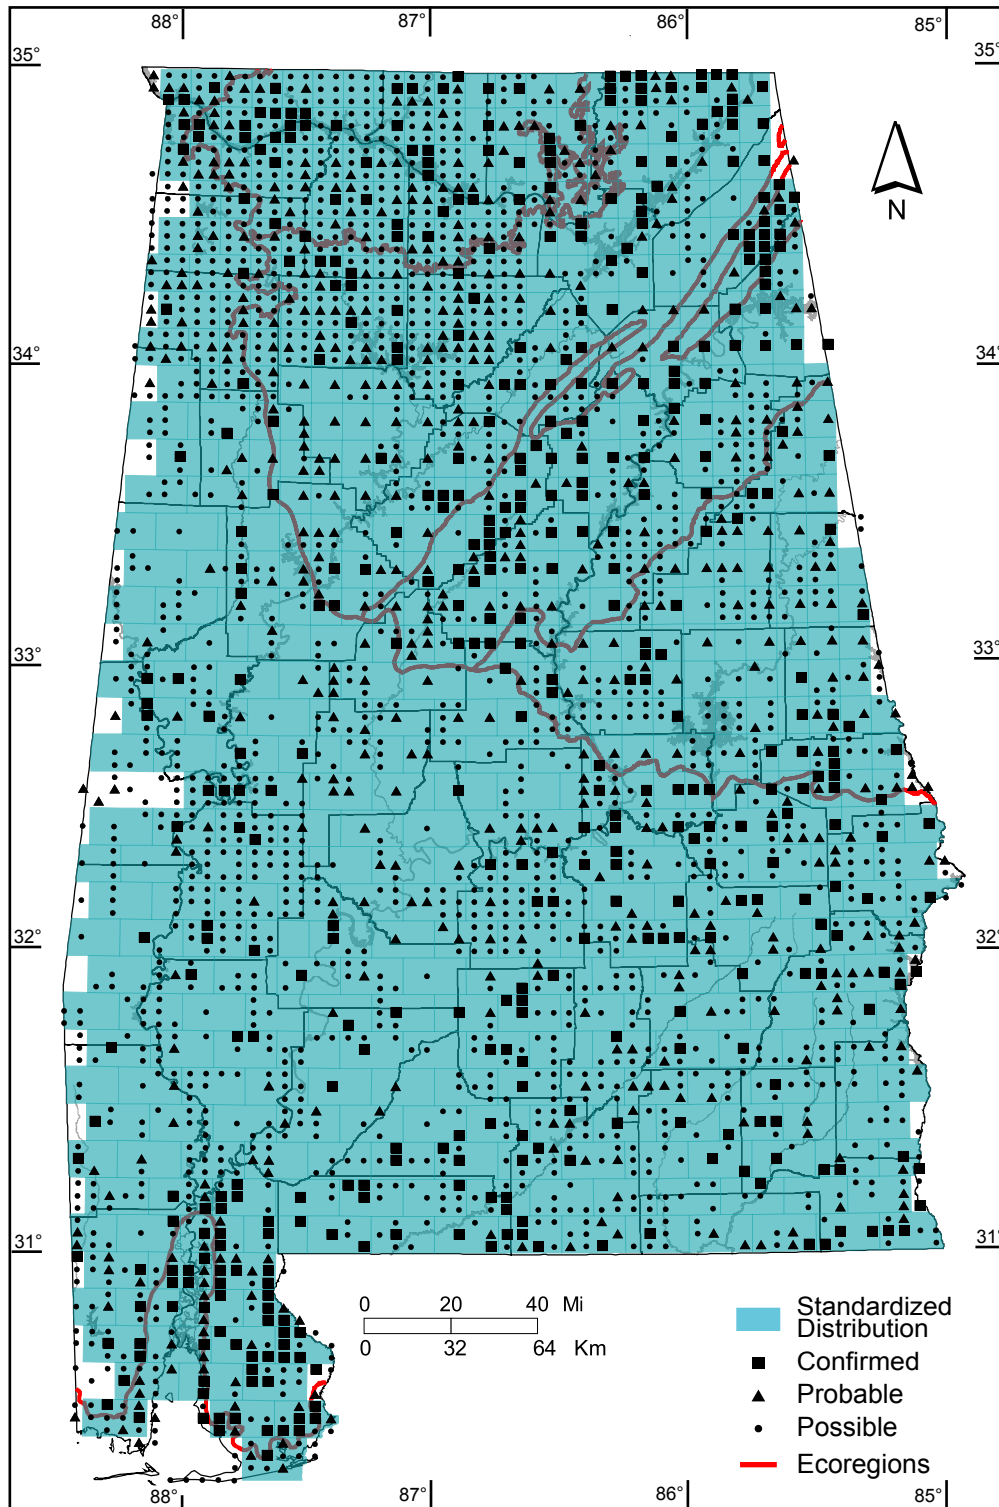

Carolina Chickadee (*Poecile carolinensis*)

Number of Priority Blocks with Breeding Evidence

Total: 583 of 585 (99%)

Confirmed: 219 (38%)

Probable: 218 (37%)

Possible: 146 (25%)

Number of Priority Blocks in Ecoregions with Breeding Evidence

Interior Plateau: 52 of 52 (100%)

Southwestern Appalachians: 124 of 124 (100%)

Ridge and Valley: 72 of 72 (100%)

Piedmont: 76 of 76 (100%)

Southeastern Plains: 252 of 254 (99%)

Southern Coastal Plain: 7 of 7 (100%)

Number of Blocks with Breeding Evidence

Total: 2645 of 5087 (52%)

Confirmed: 459 of 5087 (9%)

Safe Dates: April 1 - July 31

©Alabama Breeding Bird Atlas
All Rights Reserved