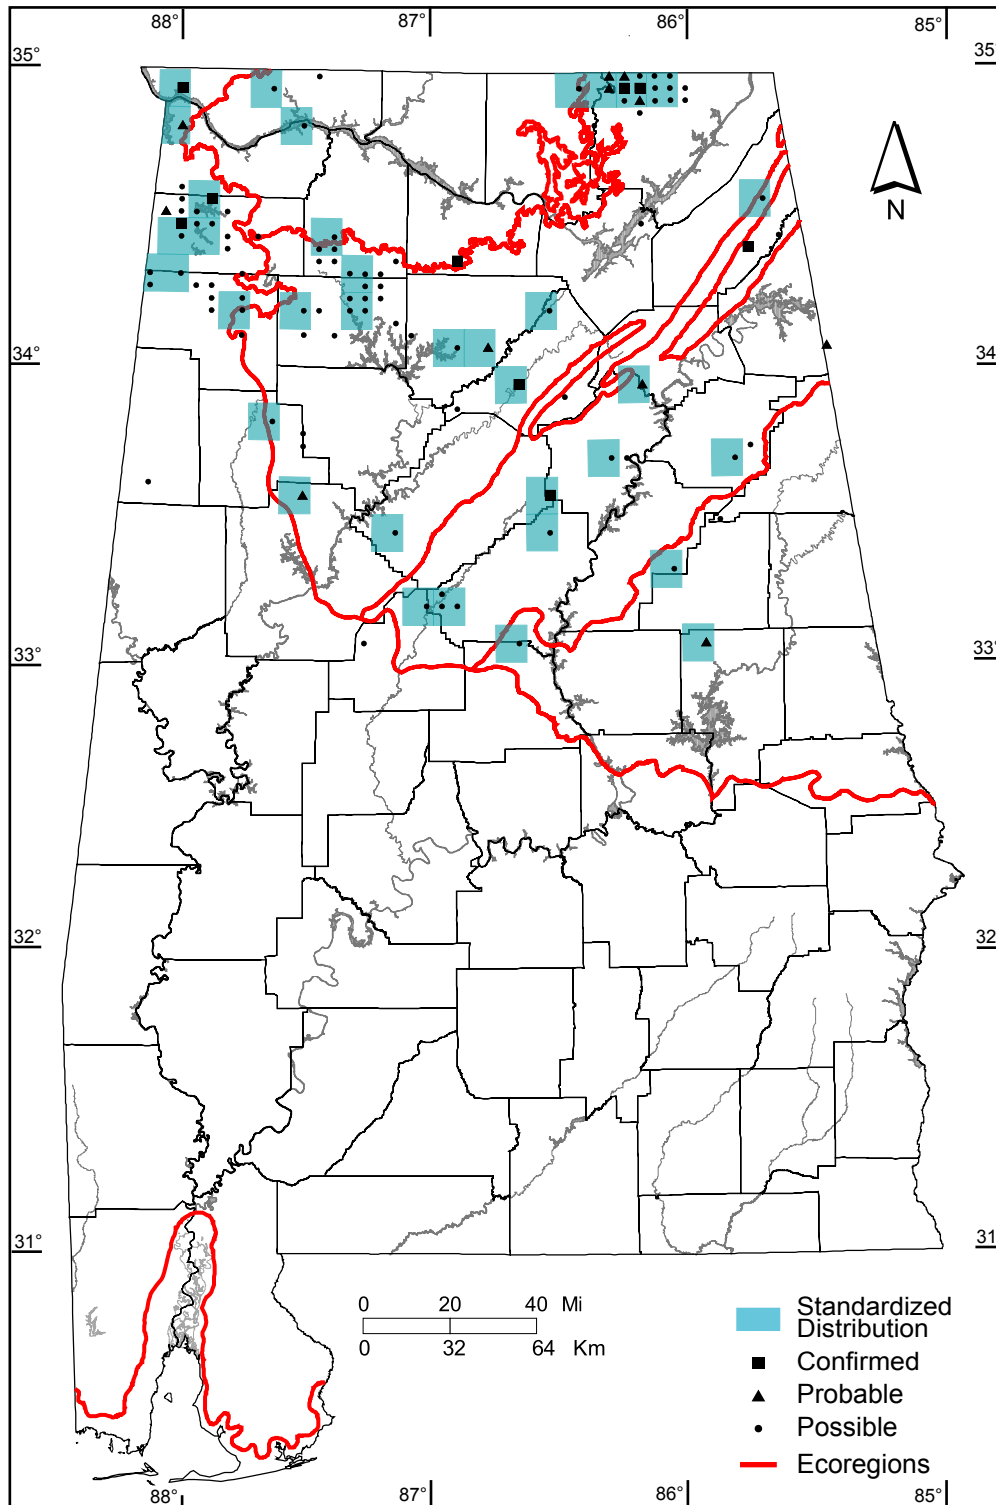

Blue-winged Warbler (*Vermivora pinus*)

Number of Priority Blocks with Breeding Evidence

Total: 34 of 585 (6%)

Confirmed: 5 (15%)

Probable: 6 (17%)

Possible: 23 (68%)

Number of Priority Blocks in Ecoregions with Breeding Evidence

Interior Plateau: 4 of 52 (8%)

Southwestern Appalachians: 14 of 124 (11%)

Ridge and Valley: 8 of 72 (11%)

Piedmont: 3 of 76 (4%)

Southeastern Plains: 5 of 254 (2%)

Southern Coastal Plain: 0 of 7 (0%)

Number of Blocks with Breeding Evidence

Total: 105 of 5087 (2%)

Confirmed: 9 of 5087 (<1%)

Safe Dates: May 15 - July 10

©Alabama Breeding Bird Atlas
All Rights Reserved