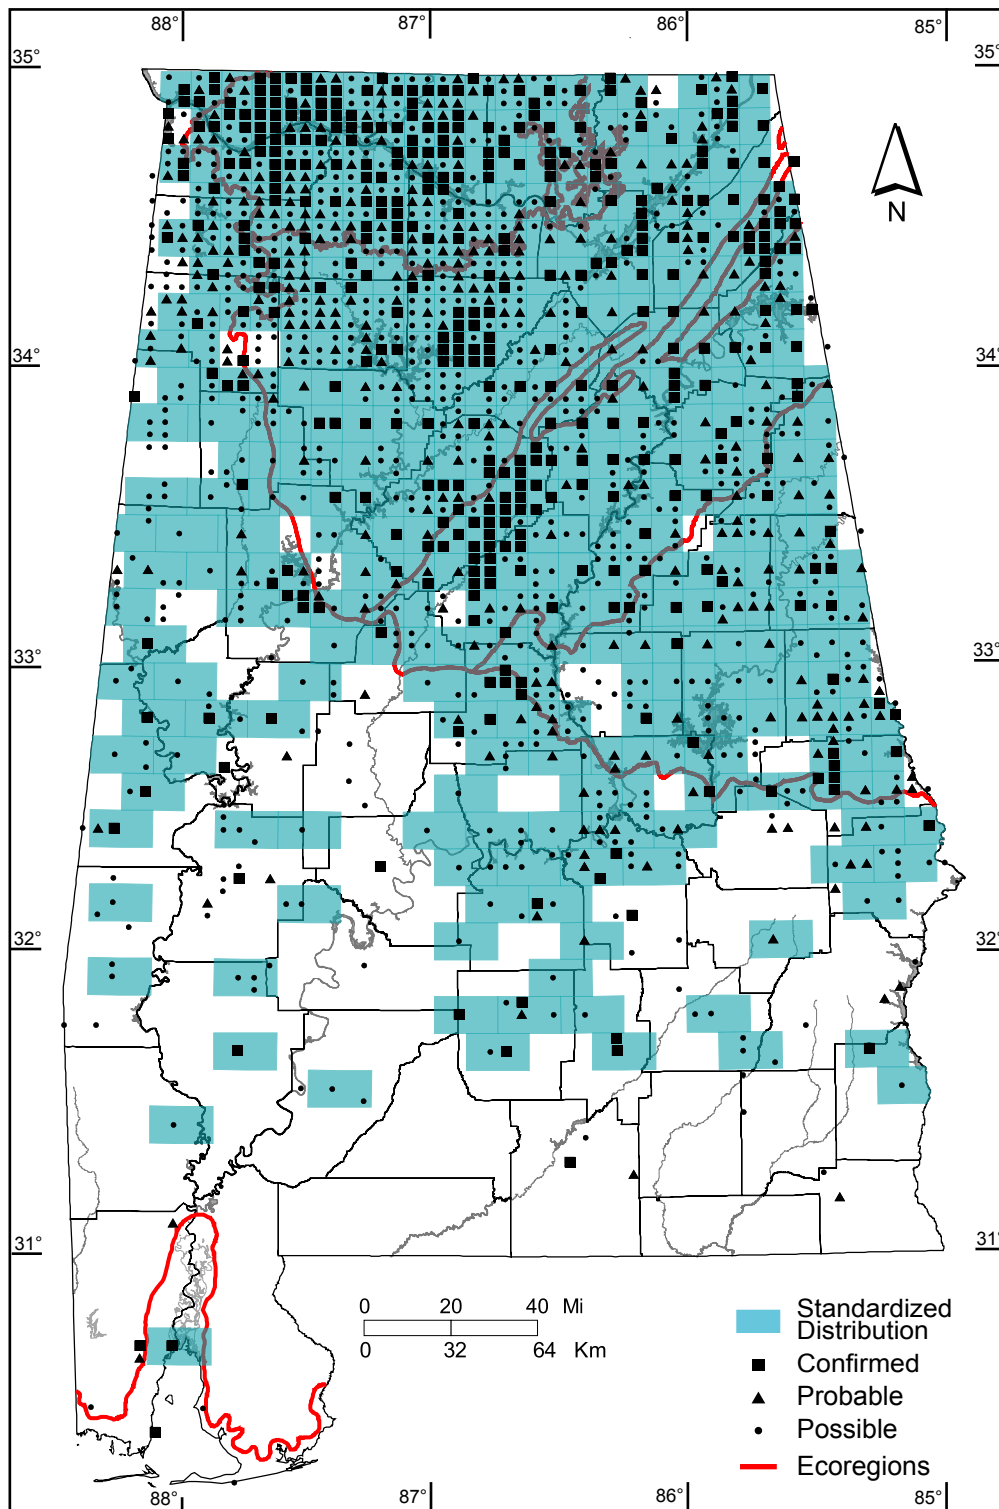

# American Robin (*Turdus migratorius*)

## Number of Priority Blocks in Ecoregions with Breeding Evidence

**Interior Plateau:** 52 of 52 (100%)

**Southwestern Appalachians:** 120 of 124 (97%)

**Ridge and Valley:** 71 of 72 (99%)

**Piedmont:** 70 of 76 (92%)

**Southeastern Plains:** 96 of 254 (38%)

**Southern Coastal Plain:** 1 of 7 (14%)

## Number of Blocks with Breeding Evidence

**Total:** 1435 of 5087 (28%)

**Confirmed:** 398 of 5087 (8%)

**Safe Dates:** May 1 - August 15

©Alabama Breeding Bird Atlas  
All Rights Reserved