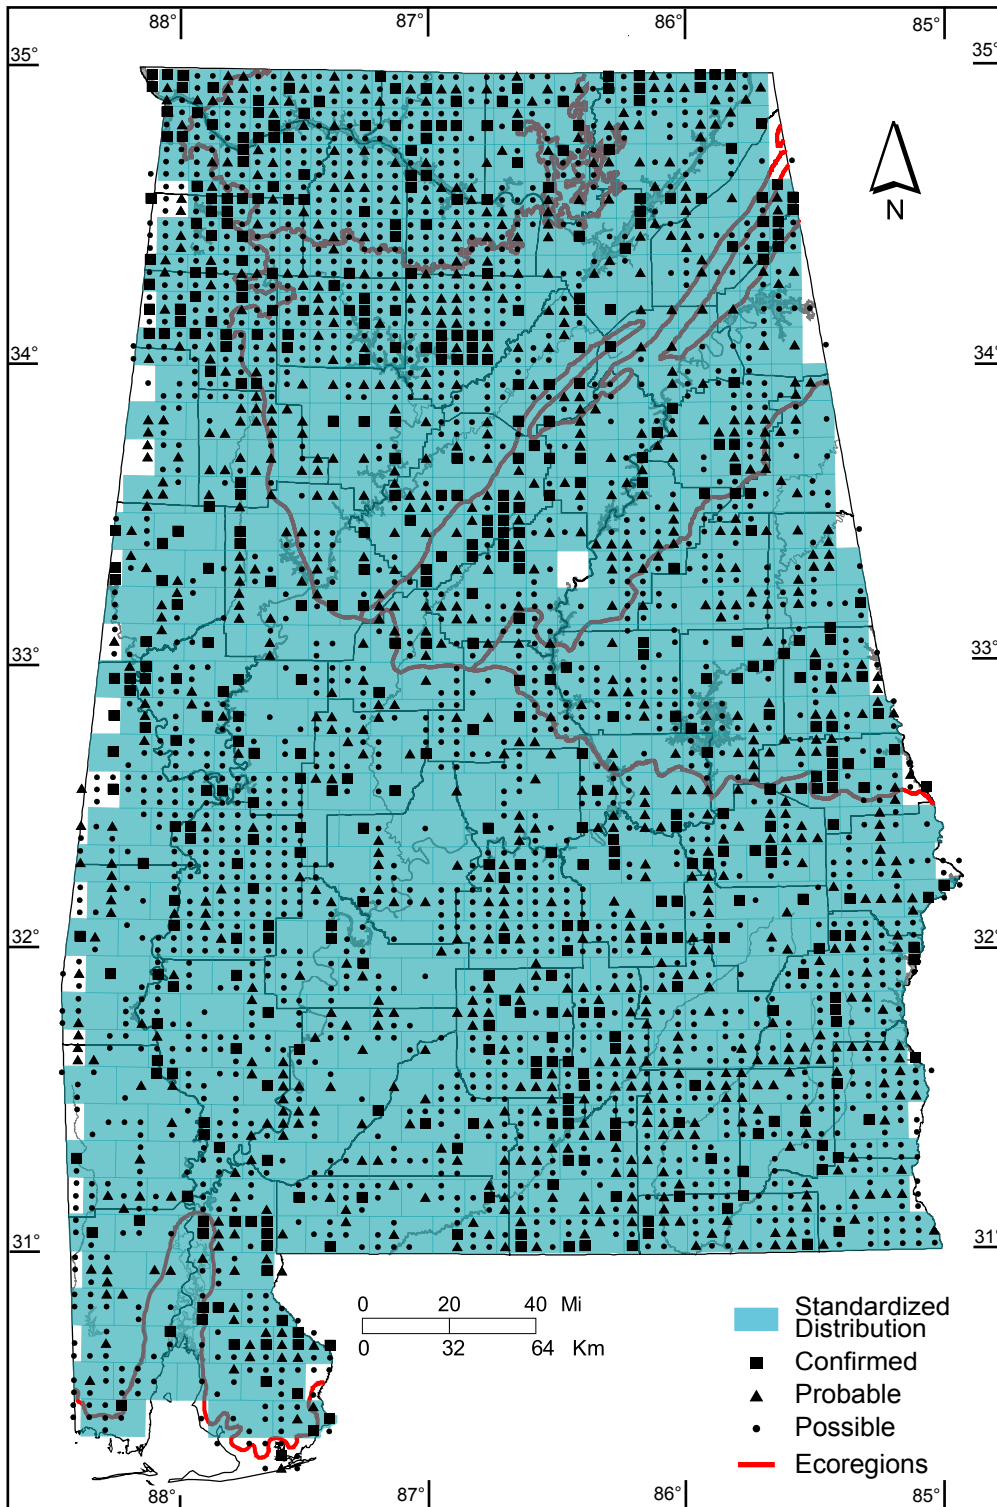

American Crow (*Corvus brachyrhynchos*)

Number of Priority Blocks with Breeding Evidence

Total: 583 of 585 (99%)

Confirmed: 187 (32%)

Probable: 244 (42%)

Possible: 152 (26%)

Number of Priority Blocks in Ecoregions with Breeding Evidence

Interior Plateau: 52 of 52 (100%)

Southwestern Appalachians: 124 of 124 (100%)

Ridge and Valley: 71 of 72 (99%)

Piedmont: 76 of 76 (100%)

Southeastern Plains: 254 of 254 (100%)

Southern Coastal Plain: 6 of 7 (86%)

Number of Blocks with Breeding Evidence

Total: 3060 of 5087 (60%)

Confirmed: 474 of 5087 (9%)

Safe Dates: April 1 - July 15

©Alabama Breeding Bird Atlas
All Rights Reserved